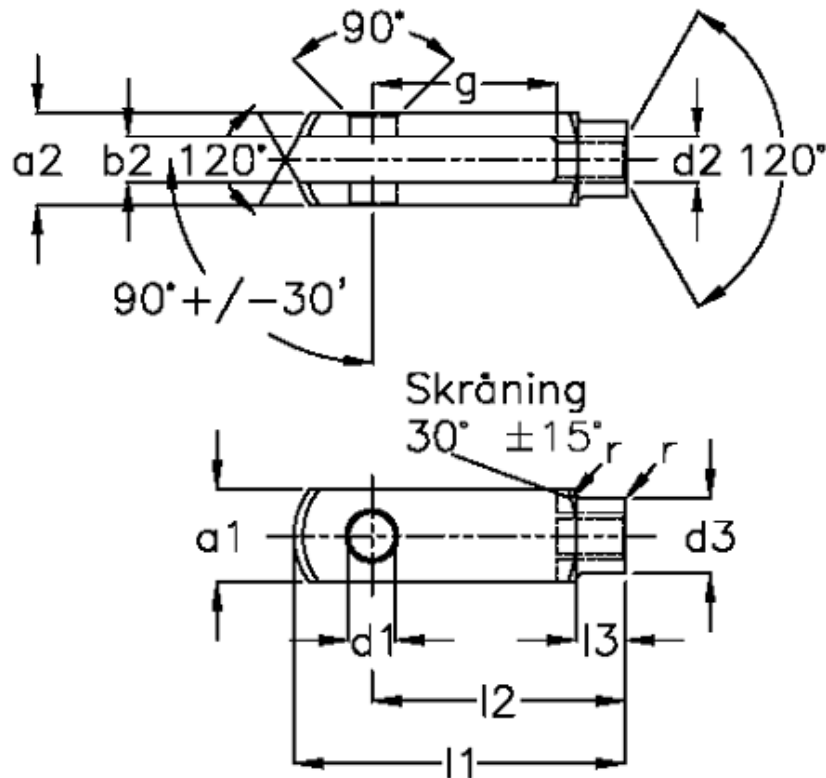

Article number: 140530624

Description: KLEE Fork joint G 6x24 M6, right

## Measures

a1 (h11)	= 12	g (+/-0.5)	= 24
a2	= 12 (+0,3 -0,16)	l1 (+/-0.5)	= 43
b1 (B13)	= 6	l2	= 36 (-0,4)
b2	= 6 (B13)	l3	= 9 (+/-0,2)
d1 H9	= 6	r	= 0.5
d2	= M 6 x 1	Size	= G 6 x 24
d3 (+/-0.3)	= 10	Weight	= 0.021
f (+/-0.2)	= 0.5		